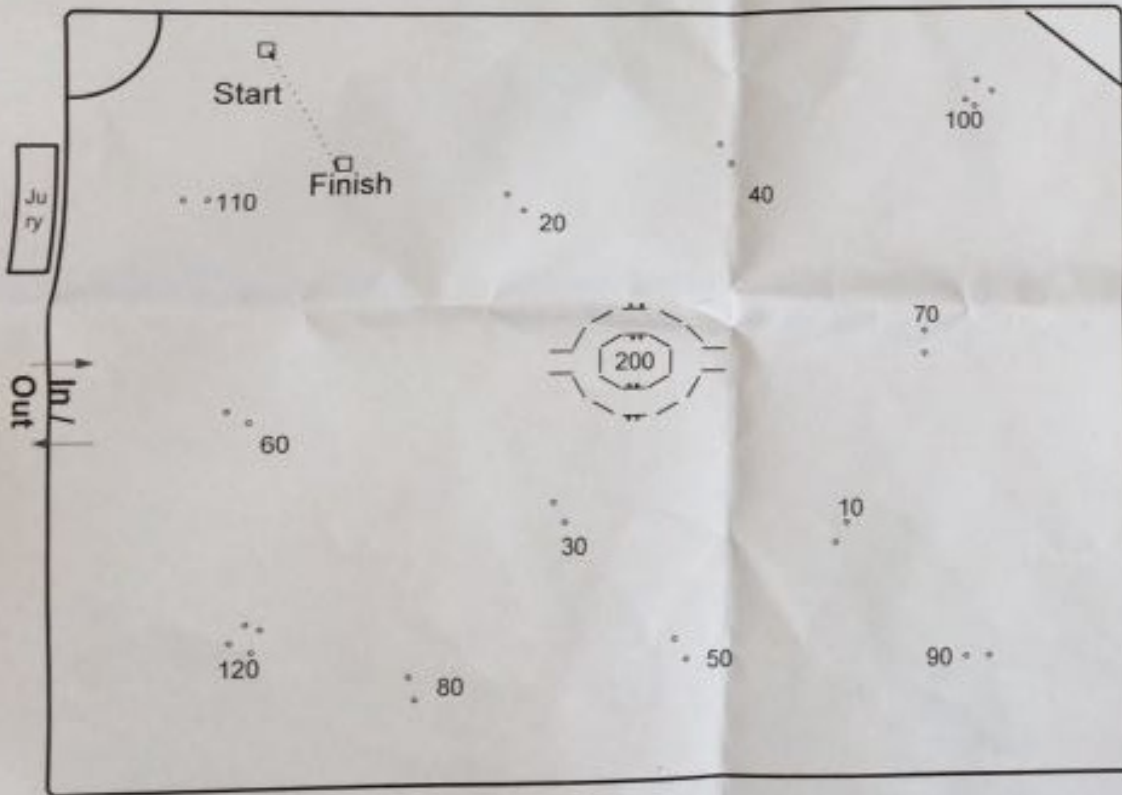

CHIO 2016

Class F3

Top Score Competition

Friday 15th July 2016 Start: 11.00 Uhr

Table: A

FEI-Reg. / Art. 970-975

Speed: 240 m/Min.

Obstacles: 10 - 120 Points
Joker 200 Points

Supplement: 30 cm

Face: 190cm

Time limit: 180 sek.

Course Designer
Dr. W. Asendorf - GER